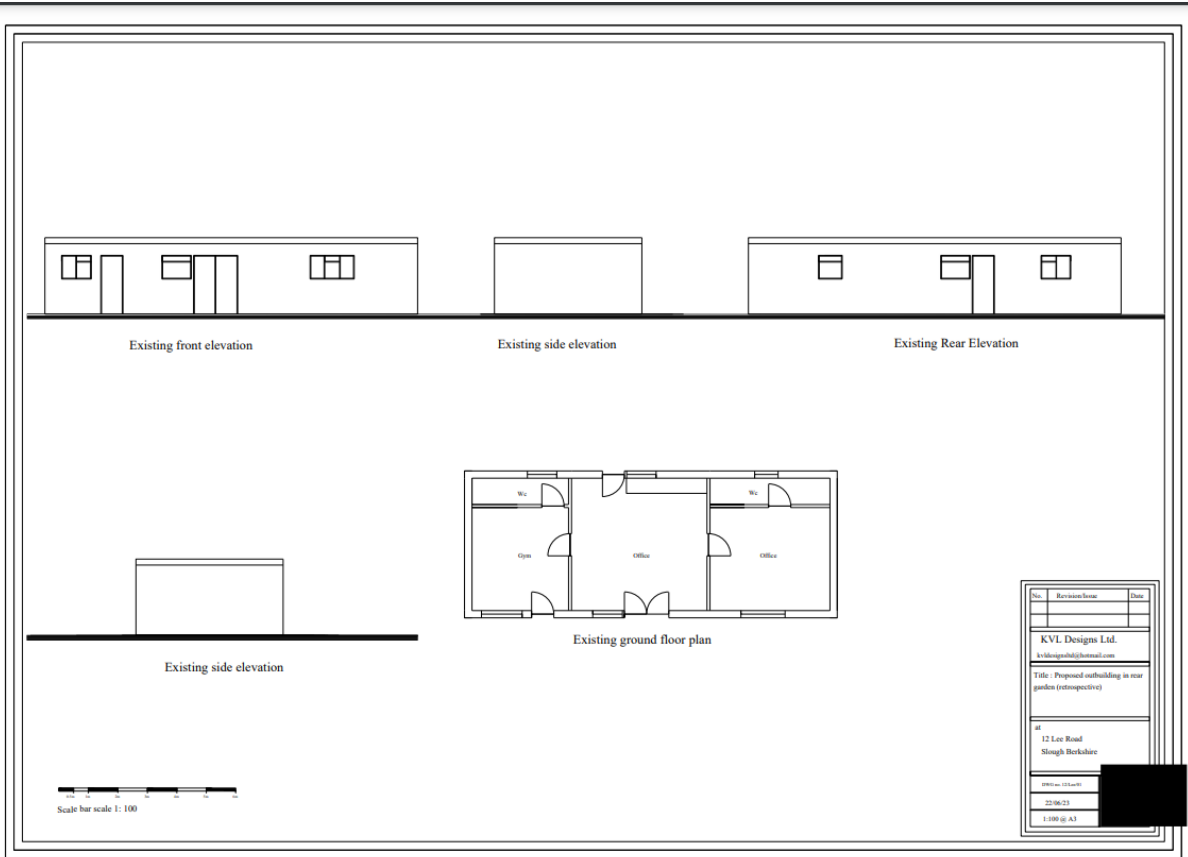

Site Plan 1 : 1250 12 Lees Road, Maidenhead

Site/Location plan

Block plan

Proposed plans and elevations